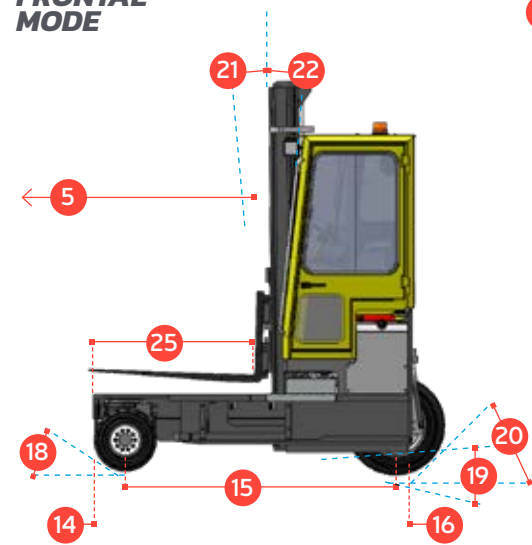

## C4,000 - Diesel

The multi-directional forklift designed for the safe, space saving and productive handling of long and bulky loads.

# COMBILIFT

LIFTING INNOVATION

## C4,000 - Diesel

FRONTAL  
MODE

SIDWARD  
MODE

REF.	DESCRIPTION	C4000
1a	Standard Lift Height	4040 mm
1b	Free Lift Height	0 mm
2	Height Mast Closed	2855 mm
3	Max. (Mast Raised)	4870 mm
4	Overall Length	2300 mm
5	Mast Travel	1300 mm
6	Ground Clearance Under Mast	150 mm
7	Ground Clearance to Wheelbase Centre	200 mm
8	Height Over Cab or of Overhead Guard	2435 mm
9	Width	2230 mm
10	Outside Spread of Fork Arms	1350 mm
11	Track Front	1990 mm
12	Frame Opening	1400 mm
13	Load Centre Distance	600 mm
14	Overhang Front	235 mm
15	Wheel Base	1915 mm
16	Overhang Back	115 mm
17	Length from Face of Fork	1100 mm
18	Approach Angle	45°
19	Ramp Angle	29°
20	Departure Angle	45°
21	Forward Tilt	3°
22	Backward Tilt	5°
23	Minimum Outside Radius	2325 mm
24	Platform Height	545 mm
25	Platform Length	1200 mm
A	Capacity	4000 kg
B	Unladen Weight	6300 kg
C	Maximum Ground Speed	15 km/h
D	Gradeability	15%
E	Deutz 2.9 litre Diesel (Europe)	55 kW
F	Electrics	12 Volt
G	Fork Sections 50mm x 150mm	1200 mm
H	200 / 50 x 10 Super Elastic Front Tyre	OD450 mm / Width 200 mm
I	28 x 12.5 - 15 Super Elastic Rear Tyre	OD 750 mm / Width 295 mm
J	Standard Colour	Green and Grey
K	Suspension Seat	KAB Model 116