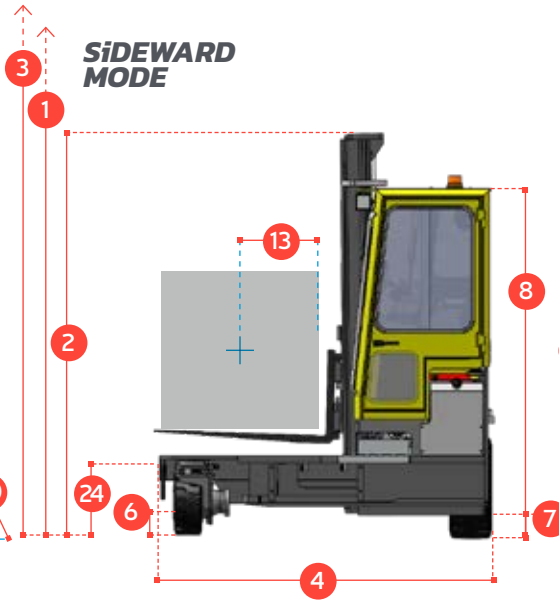

## C4,000 - Diesel

The multi-directional forklift designed for the safe, space saving and productive handling of long and bulky loads.

## C4,000 - Diesel

FRONTAL  
MODE

SIDWARD  
MODE

REF.	DESCRIPTION	C4000
1a	Standard Lift Height	4040 mm
1b	Free Lift Height	0 mm
2	Height Mast Closed	2855 mm
3	Max. (Mast Raised)	4870 mm
4	Overall Length	2300 mm
5	Mast Travel	1300 mm
6	Ground Clearance Under Mast	150 mm
7	Ground Clearance to Wheelbase Centre	200 mm
8	Height Over Cab or of Overhead Guard	2435 mm
9	Width	2230 mm
10	Outside Spread of Fork Arms	1350 mm
11	Track Front	1990 mm
12	Frame Opening	1400 mm
13	Load Centre Distance	600 mm
14	Overhang Front	235 mm
15	Wheel Base	1915 mm
16	Overhang Back	115 mm
17	Length from Face of Fork	1100 mm
18	Approach Angle	45°
19	Ramp Angle	29°
20	Departure Angle	45°
21	Forward Tilt	3°
22	Backward Tilt	5°
23	Minimum Outside Radius	2325 mm
24	Platform Height	545 mm
25	Platform Length	1200 mm
A	Capacity	4000 kg
B	Unladen Weight	6300 kg
C	Maximum Ground Speed	15 km/h
D	Gradeability	15%
E	Deutz 2.9 litre Diesel (Europe)	55 kW
F	Electrics	12 Volt
G	Fork Sections 50mm x 150mm	1200 mm
H	200 / 50 x 10 Super Elastic Front Tyre	OD450 mm / Width 200 mm
I	28 x 12.5 - 15 Super Elastic Rear Tyre	OD 750 mm / Width 295 mm
J	Standard Colour	Green and Grey
K	Suspension Seat	KAB Model 116