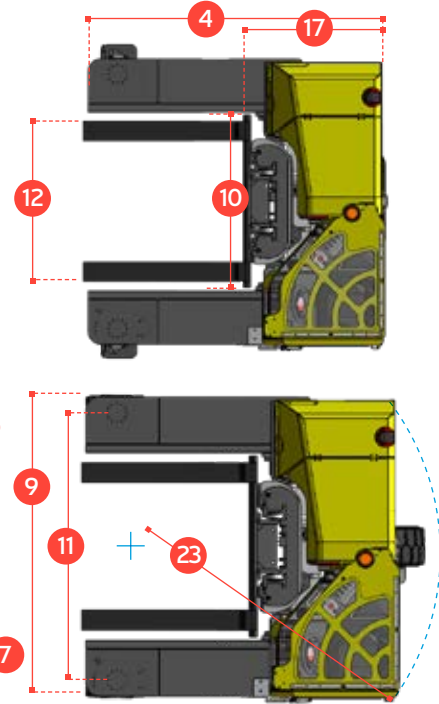

## C4,000 - Diesel

FRONTAL  
MODE

SIDWARD  
MODE

REF.	DESCRIPTION	C4000
1a	Standard Lift Height	4040 mm
1b	Free Lift Height	0 mm
2	Height Mast Closed	2855 mm
3	Max. (Mast Raised)	4870 mm
4	Overall Length	2300 mm
5	Mast Travel	1300 mm
6	Ground Clearance Under Mast	150 mm
7	Ground Clearance to Wheelbase Centre	200 mm
8	Height Over Cab or of Overhead Guard	2435 mm
9	Width	2230 mm
10	Outside Spread of Fork Arms	1350 mm
11	Track Front	1990 mm
12	Frame Opening	1400 mm
13	Load Centre Distance	600 mm
14	Overhang Front	235 mm
15	Wheel Base	1915 mm
16	Overhang Back	115 mm
17	Length from Face of Fork	1100 mm
18	Approach Angle	45°
19	Ramp Angle	29°
20	Departure Angle	45°
21	Forward Tilt	3°
22	Backward Tilt	5°
23	Minimum Outside Radius	2325 mm
24	Platform Height	545 mm
25	Platform Length	1200 mm
A	Capacity	4000 kg
B	Unladen Weight	6300 kg
C	Maximum Ground Speed	15 km/h
D	Gradeability	15%
E	Deutz 2.9 litre Diesel (Europe)	55 kW
F	Electrics	12 Volt
G	Fork Sections 50mm x 150mm	1200 mm
H	200 / 50 x 10 Super Elastic Front Tyre	OD450 mm / Width 200 mm
I	28 x 12.5 - 15 Super Elastic Rear Tyre	OD 750 mm / Width 295 mm
J	Standard Colour	Green and Grey
K	Suspension Seat	KAB Model 116